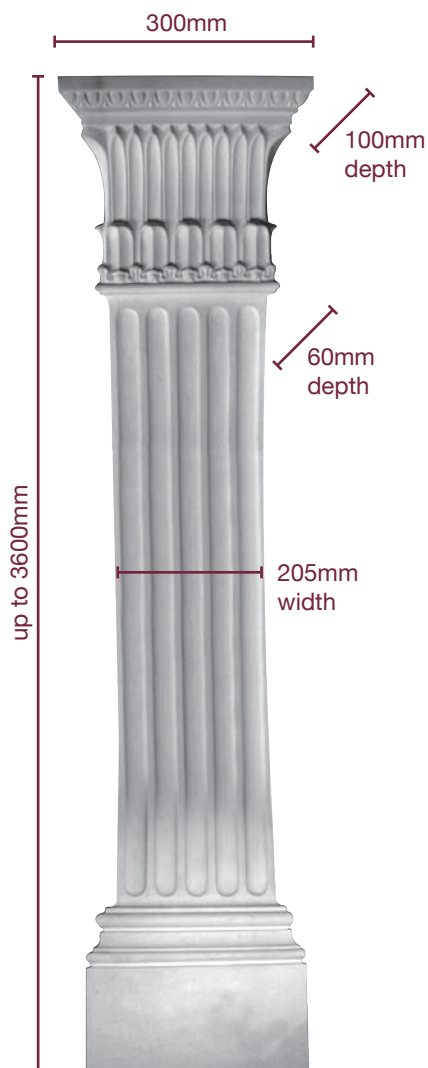

CEILING PANELS

SC178 960 x 960

SC180 920 x 920

PILASTERS

SCP1

enlarged detail
of top of SCP1

SCP2